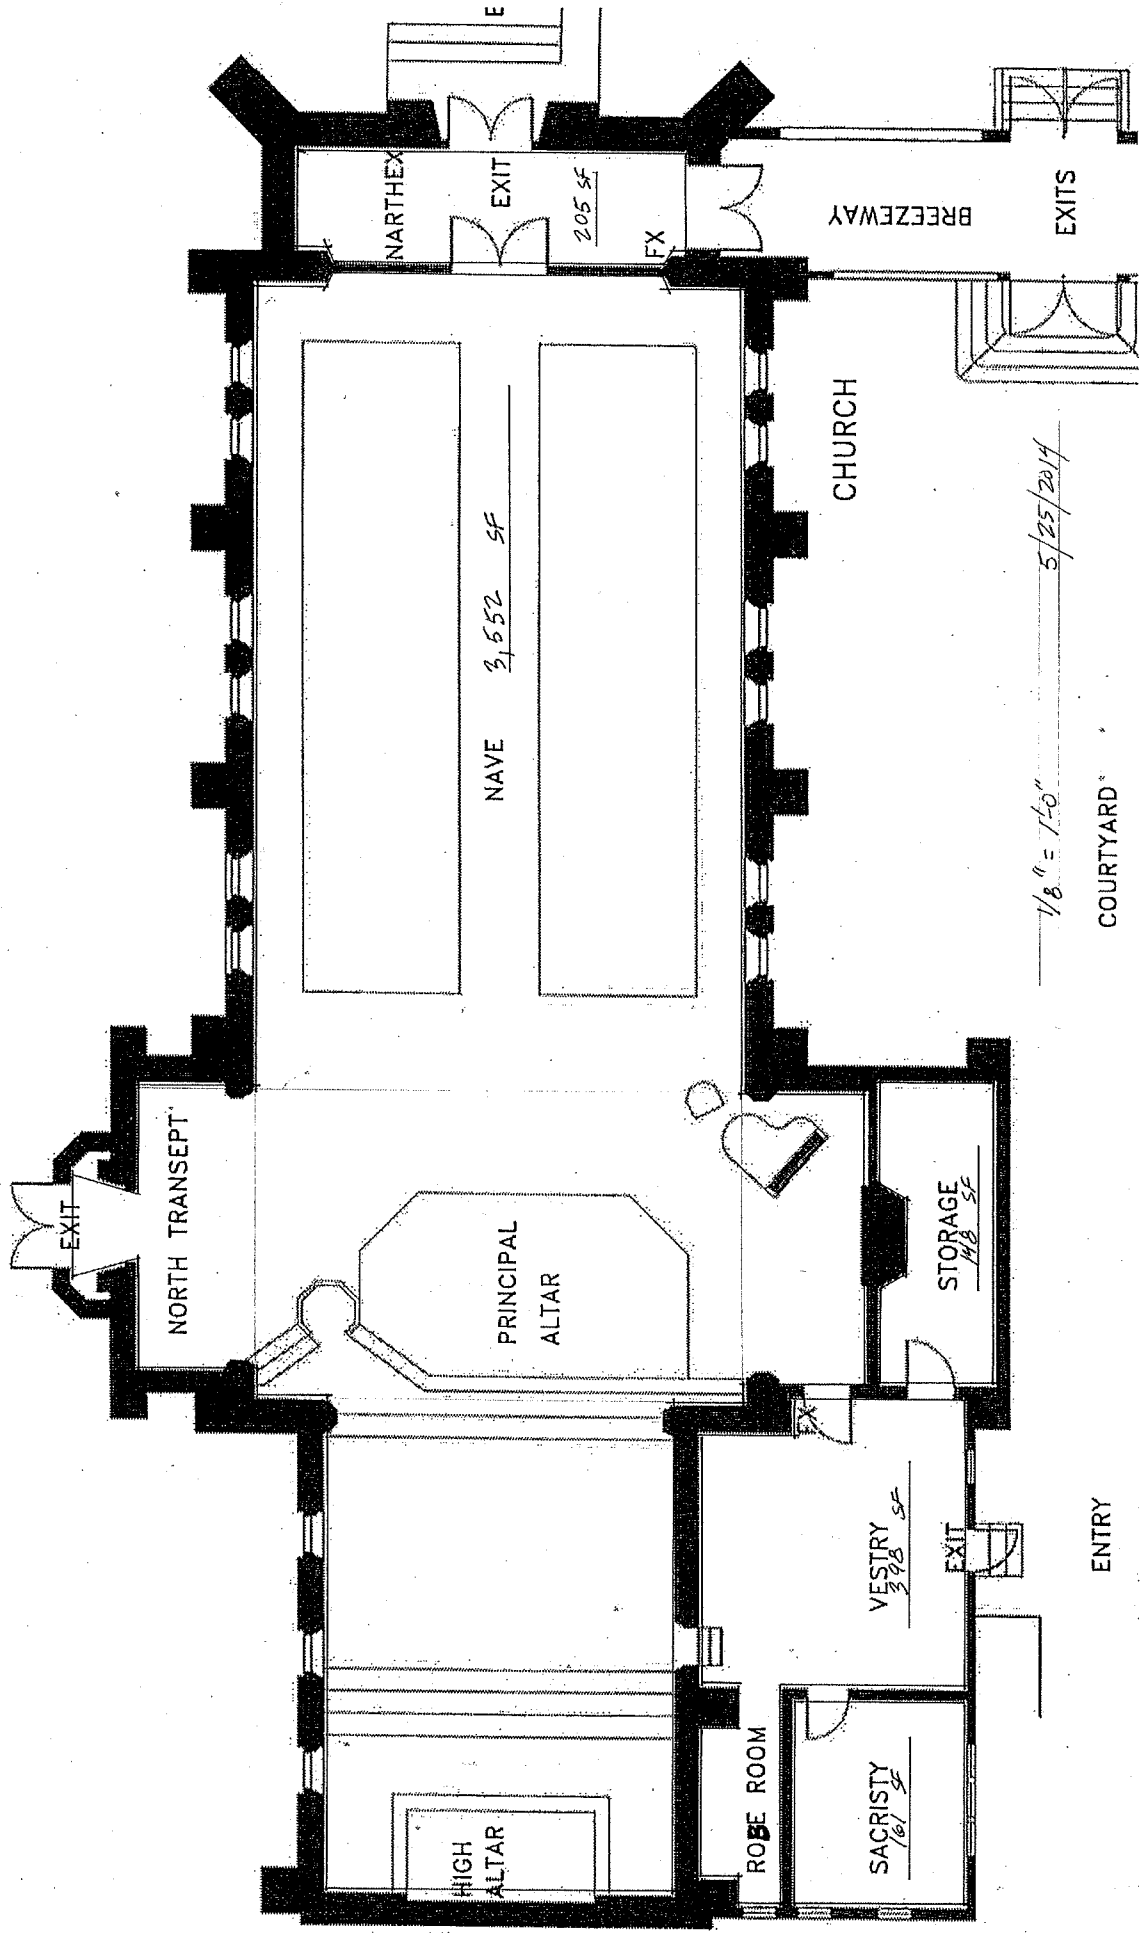

GRACE MEMORIAL EPISCOPAL CHURCH CAMPUS

PRELIMINARY
NOT FOR
CONSTRUCTION

GRACE MEMORIAL
EPISCOPAL CHURCH

1555 NE 17th Avenue
PORTLAND, OREGON 97232

DESCRIPTION: CONCEPT
DATE: 2013.09.05

MAIN LEVEL
FLOOR PLAN

A1.1E

1/8" = 1'-0"
5/25/2014

1/8" = 1'-0" 5/25/2014