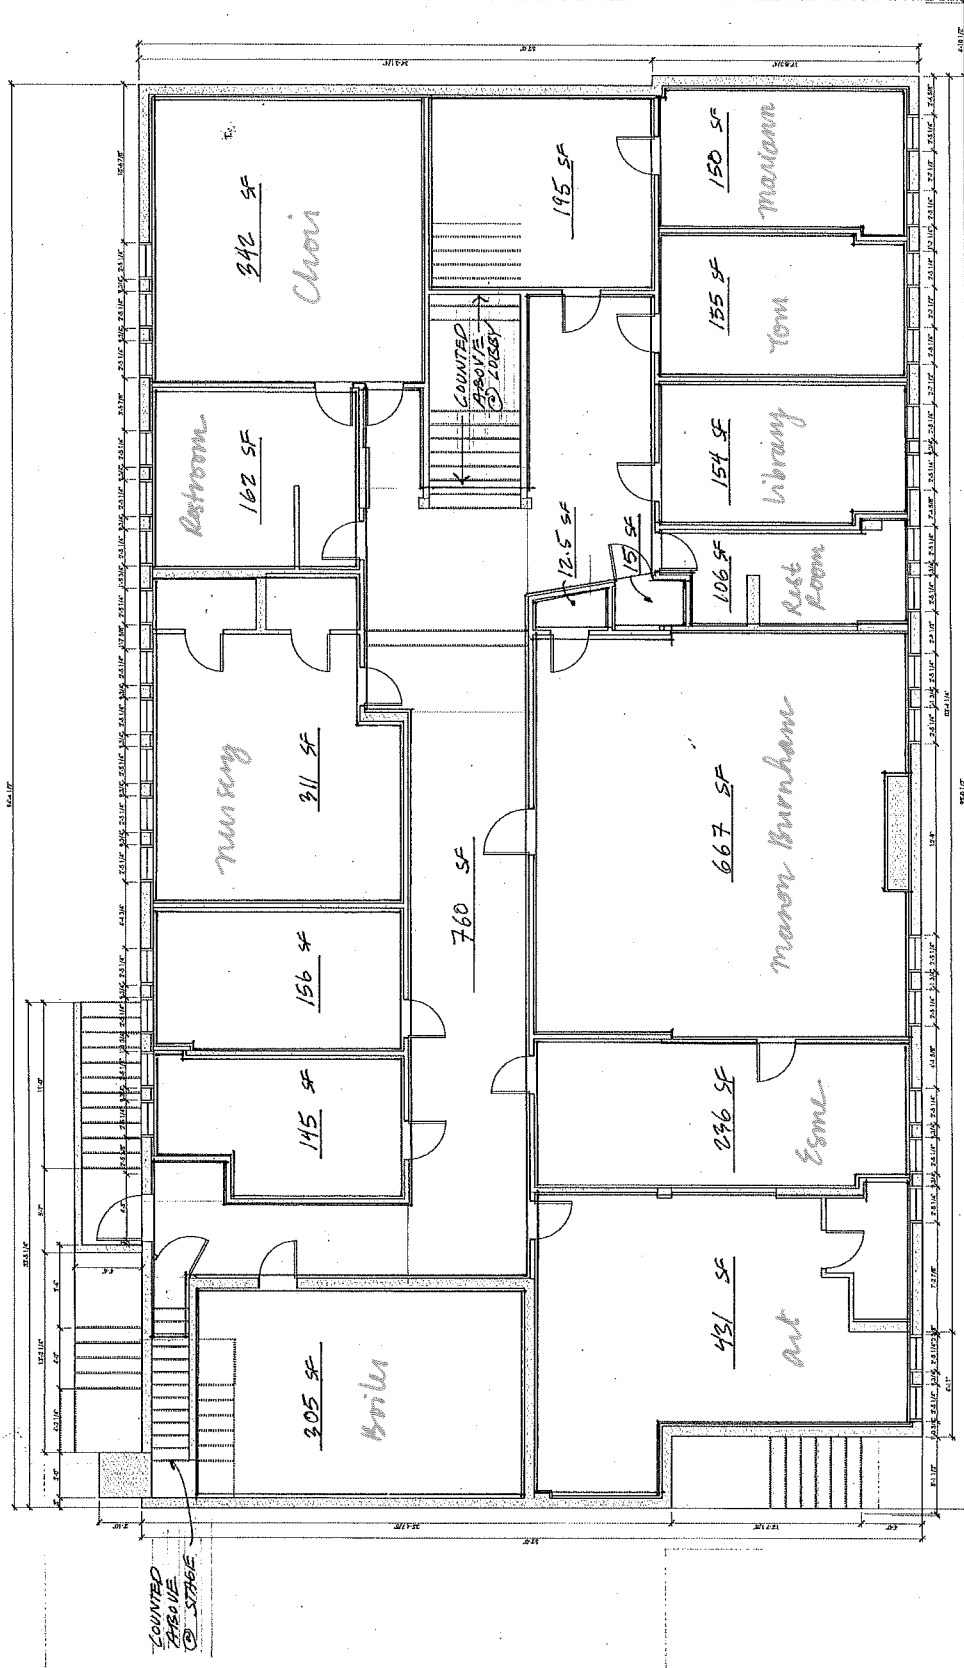

GRACE MEMORIAL EPISCOPAL CHURCH CAMPUS

PRELIMINARY
NOT FOR
CONSTRUCTION

GRACE MEMORIAL
EPISCOPAL CHURCH

1555 NE 17th Avenue
PORTLAND, OREGON 97232

DESCRIPTION: CONCEPT
DATE: 2013.09.05

MAIN LEVEL
FLOOR PLAN

A1.1E

1/8" = 1'-0"
5/25/2014

1/8" = 1'-0" 5/25/2014