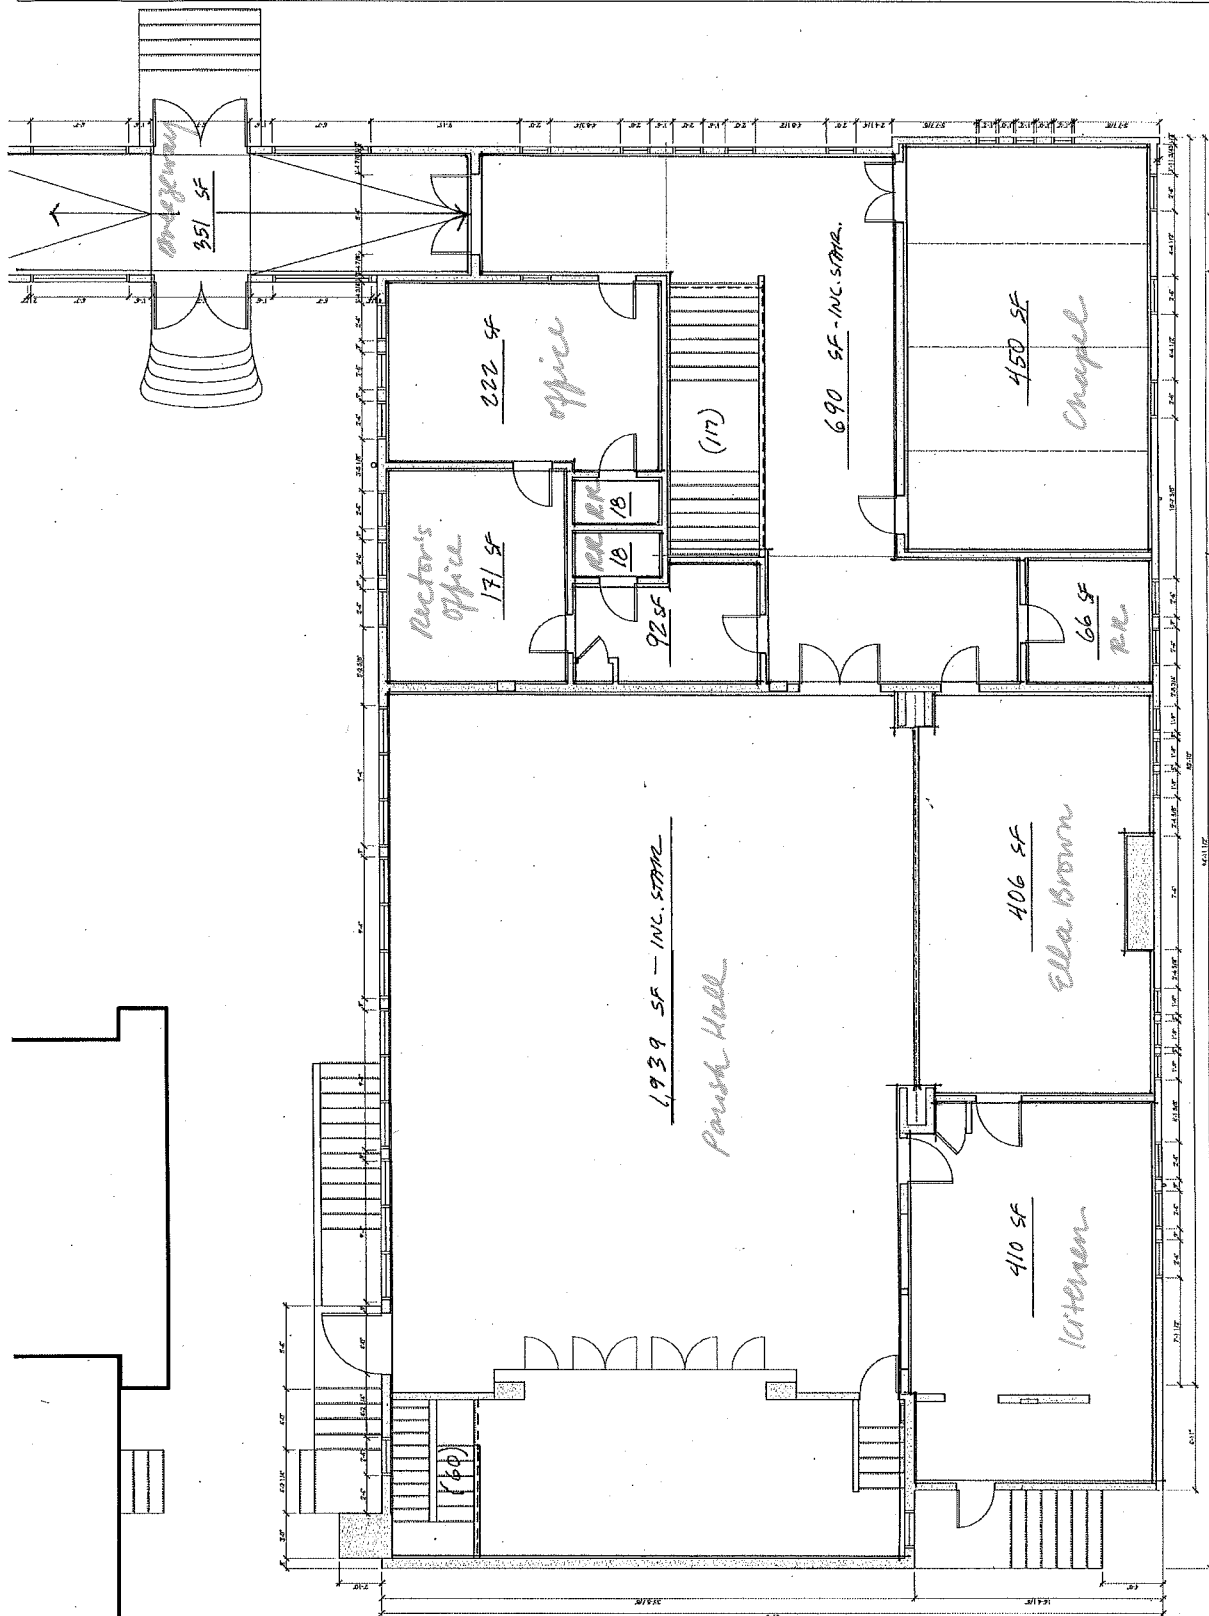

GRACE MEMORIAL EPISCOPAL CHURCH CAMPUS

PRELIMINARY
NOT FOR
CONSTRUCTION

GRACE MEMORIAL
EPISCOPAL CHURCH

1555 NE 17th Avenue
PORTLAND, OREGON 97232

DESCRIPTION: CONCEPT
DATE: 2013.09.05

MAIN LEVEL
FLOOR PLAN

A1.1E

1/8" = 1'-0"
5/25/2014

1/8" = 1'-0" 5/25/2014